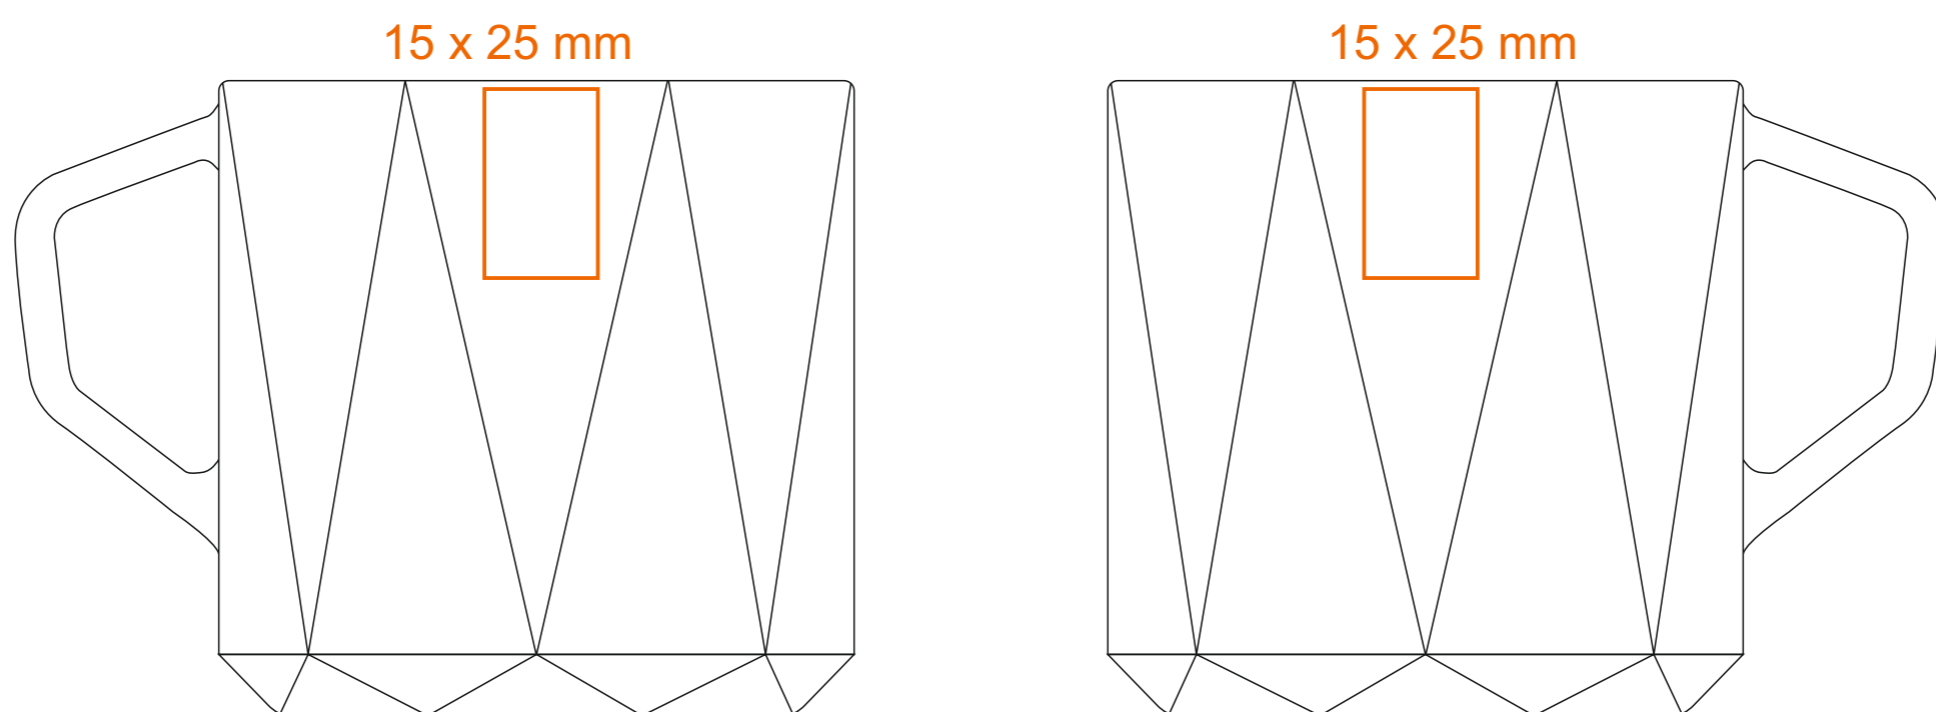

M_550 Crown

320 ml / h: 84 mm / Ø 89 mm

- Imprint on the handle - 20 x 15 mm
- Imprint on the inside - 50 x 20 mm
- Imprint on the bottom inside - Ø 45 mm
- Imprint on the bottom outside - Ø 45 mm

*In the case of projects for transfer print running outside of the standard print area, please contact our sales department.