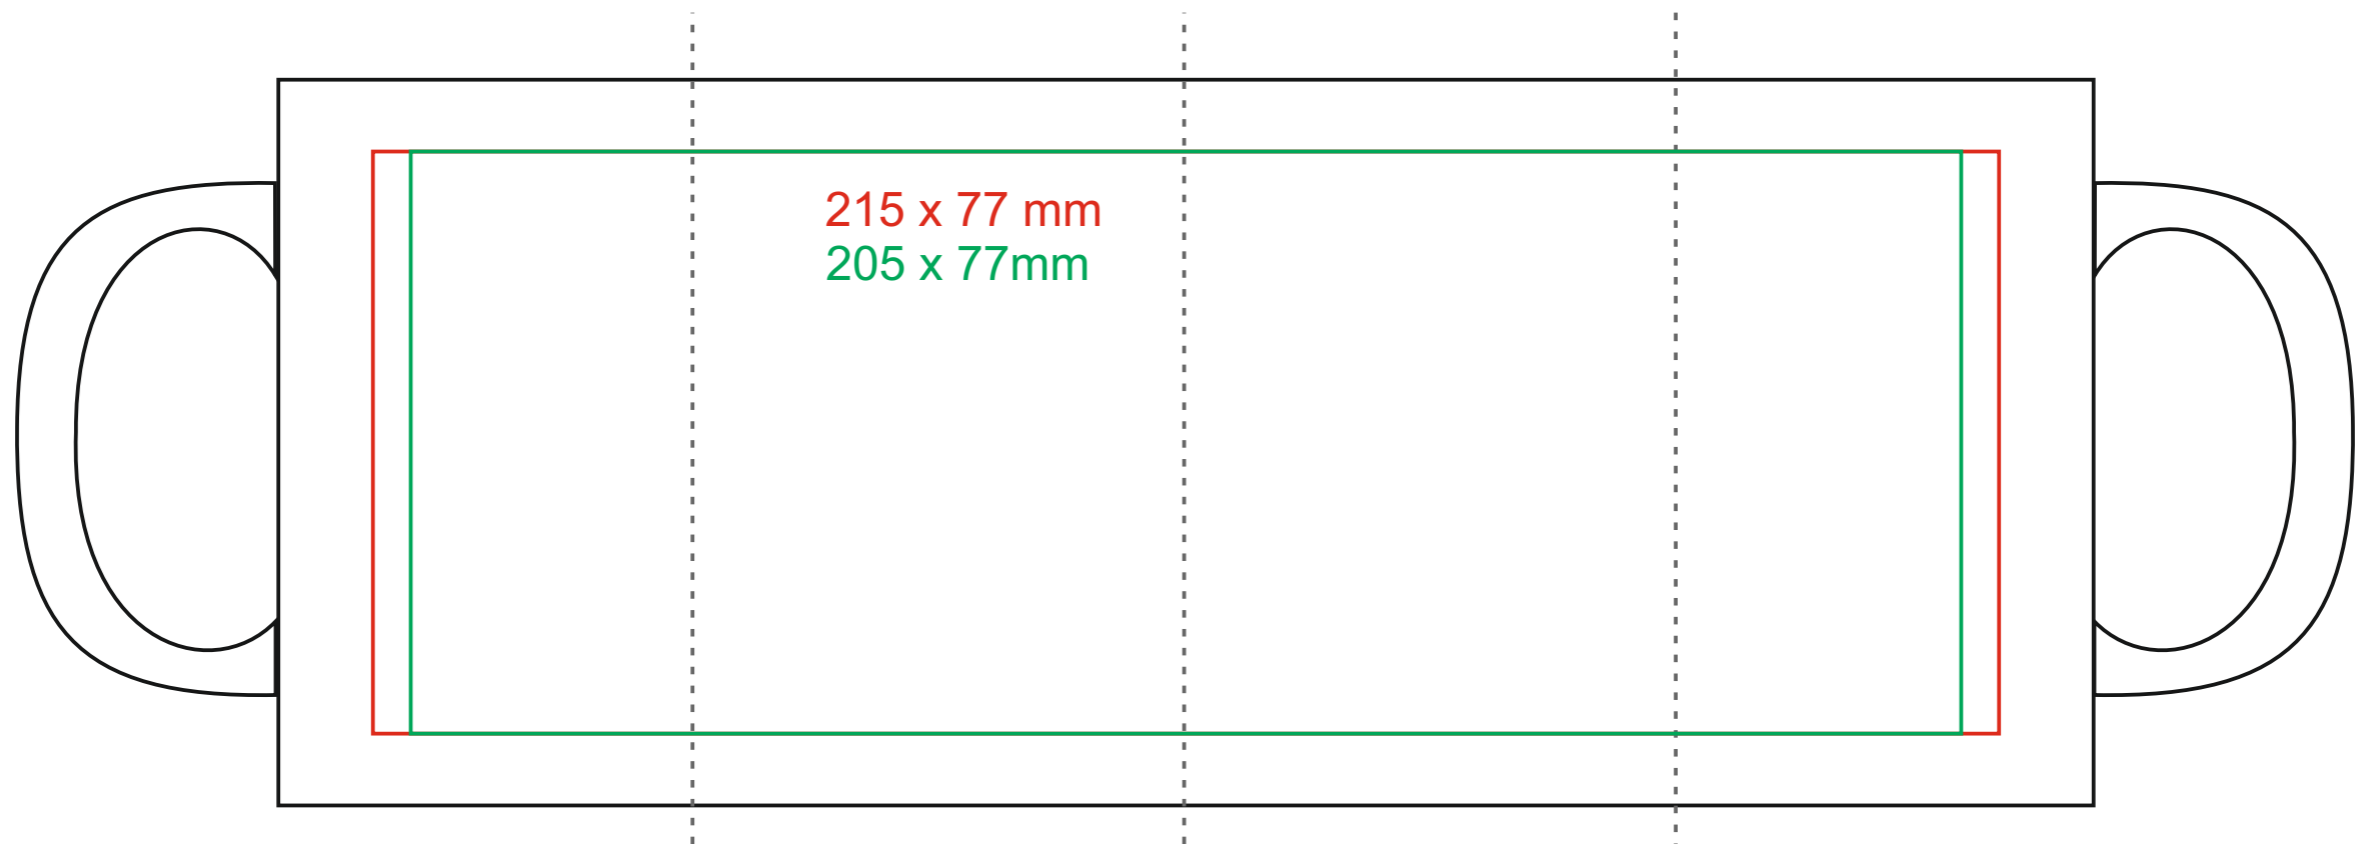

M_521 Tomek Art. Glow

320 ml / h: 95 mm / Ø 81 mm

[How to prepare print material](#)

meaning

— Master Sublimation

— Smart Sublimation