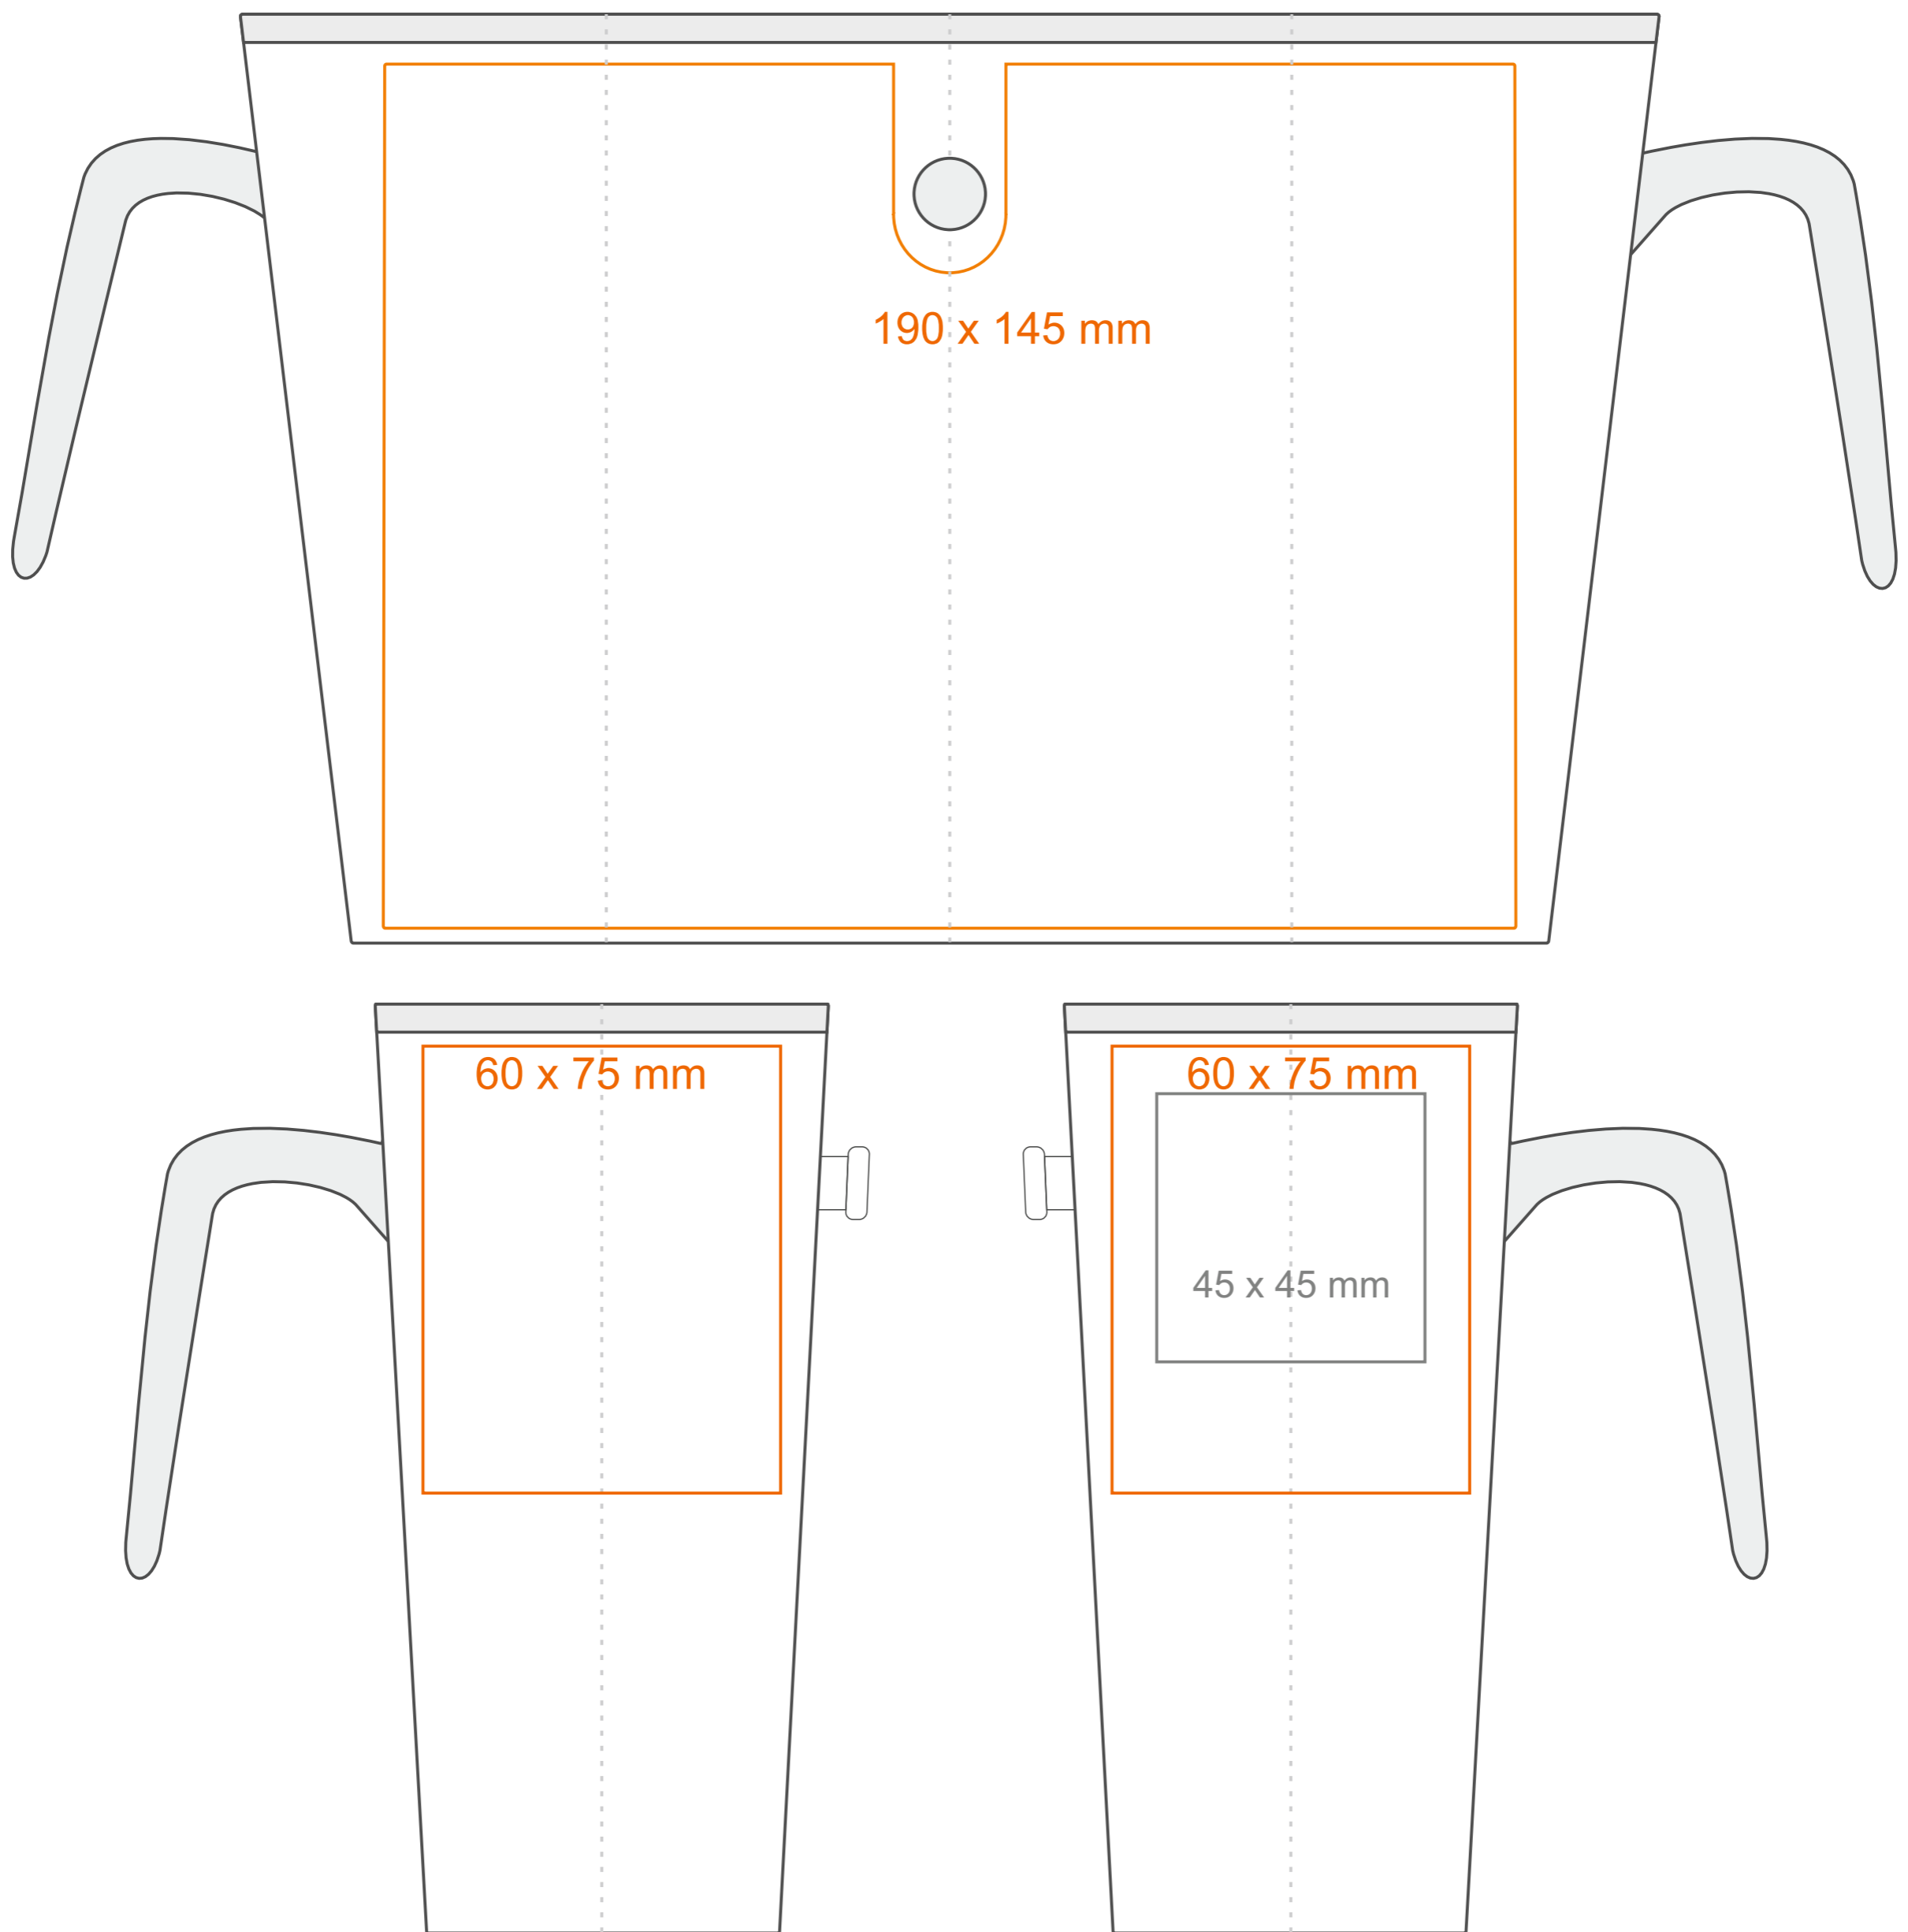

M_494 Idea

390 ml / h: 155 mm / Ø 76 mm

Imprint on the inside - 60 x 20 mm
 Imprint on the bottom outside - Ø 45 mm

*In the case of projects for transfer print running outside of the standard print area, please contact our sales department.

[How to prepare print material](#)

meaning

- Transfer Print
- Sensitive Touch
- Direct Print