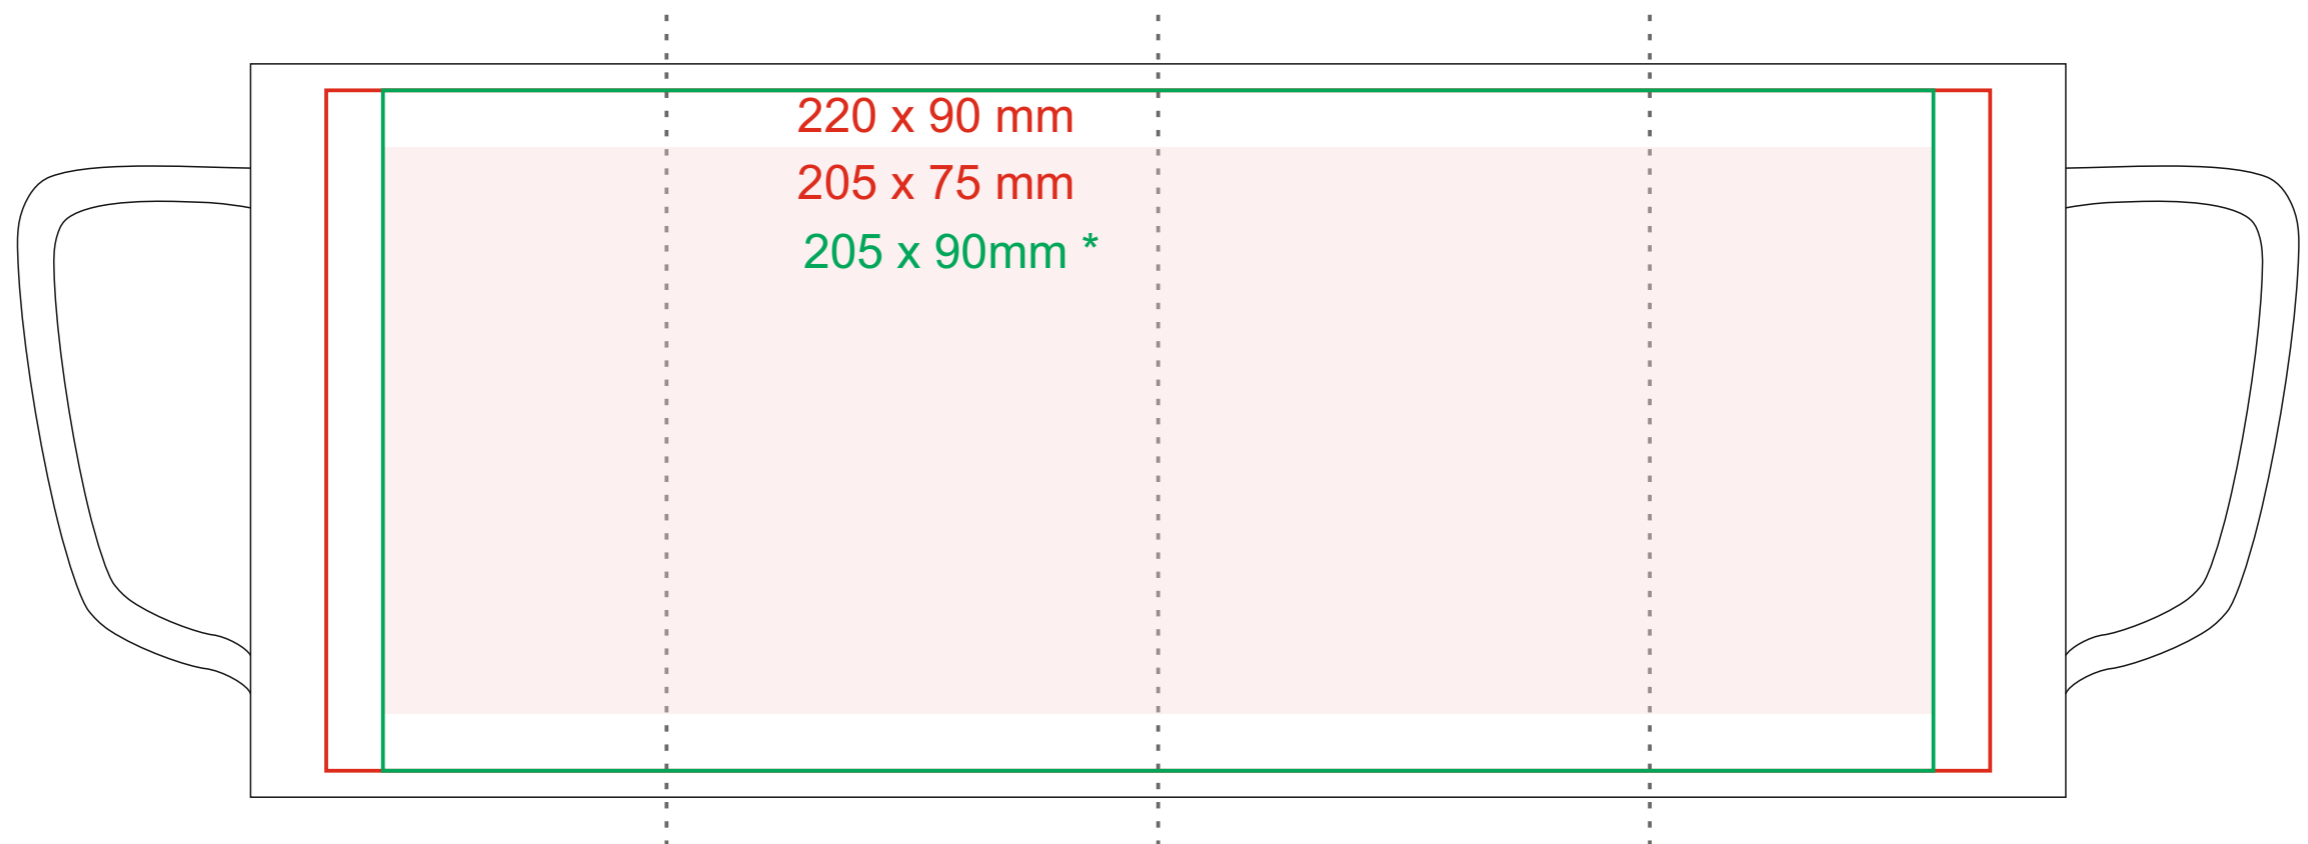

M_470 Tommy art

310 ml / h: 95 mm / Ø 83 mm

[How to prepare print material](#)

meaning

- Sublimation printing, digital quality (maximum area printing)
- Sublimation printing, project with small elements (safe area printing for small elements and texts)
- Sublimation printing 24h *