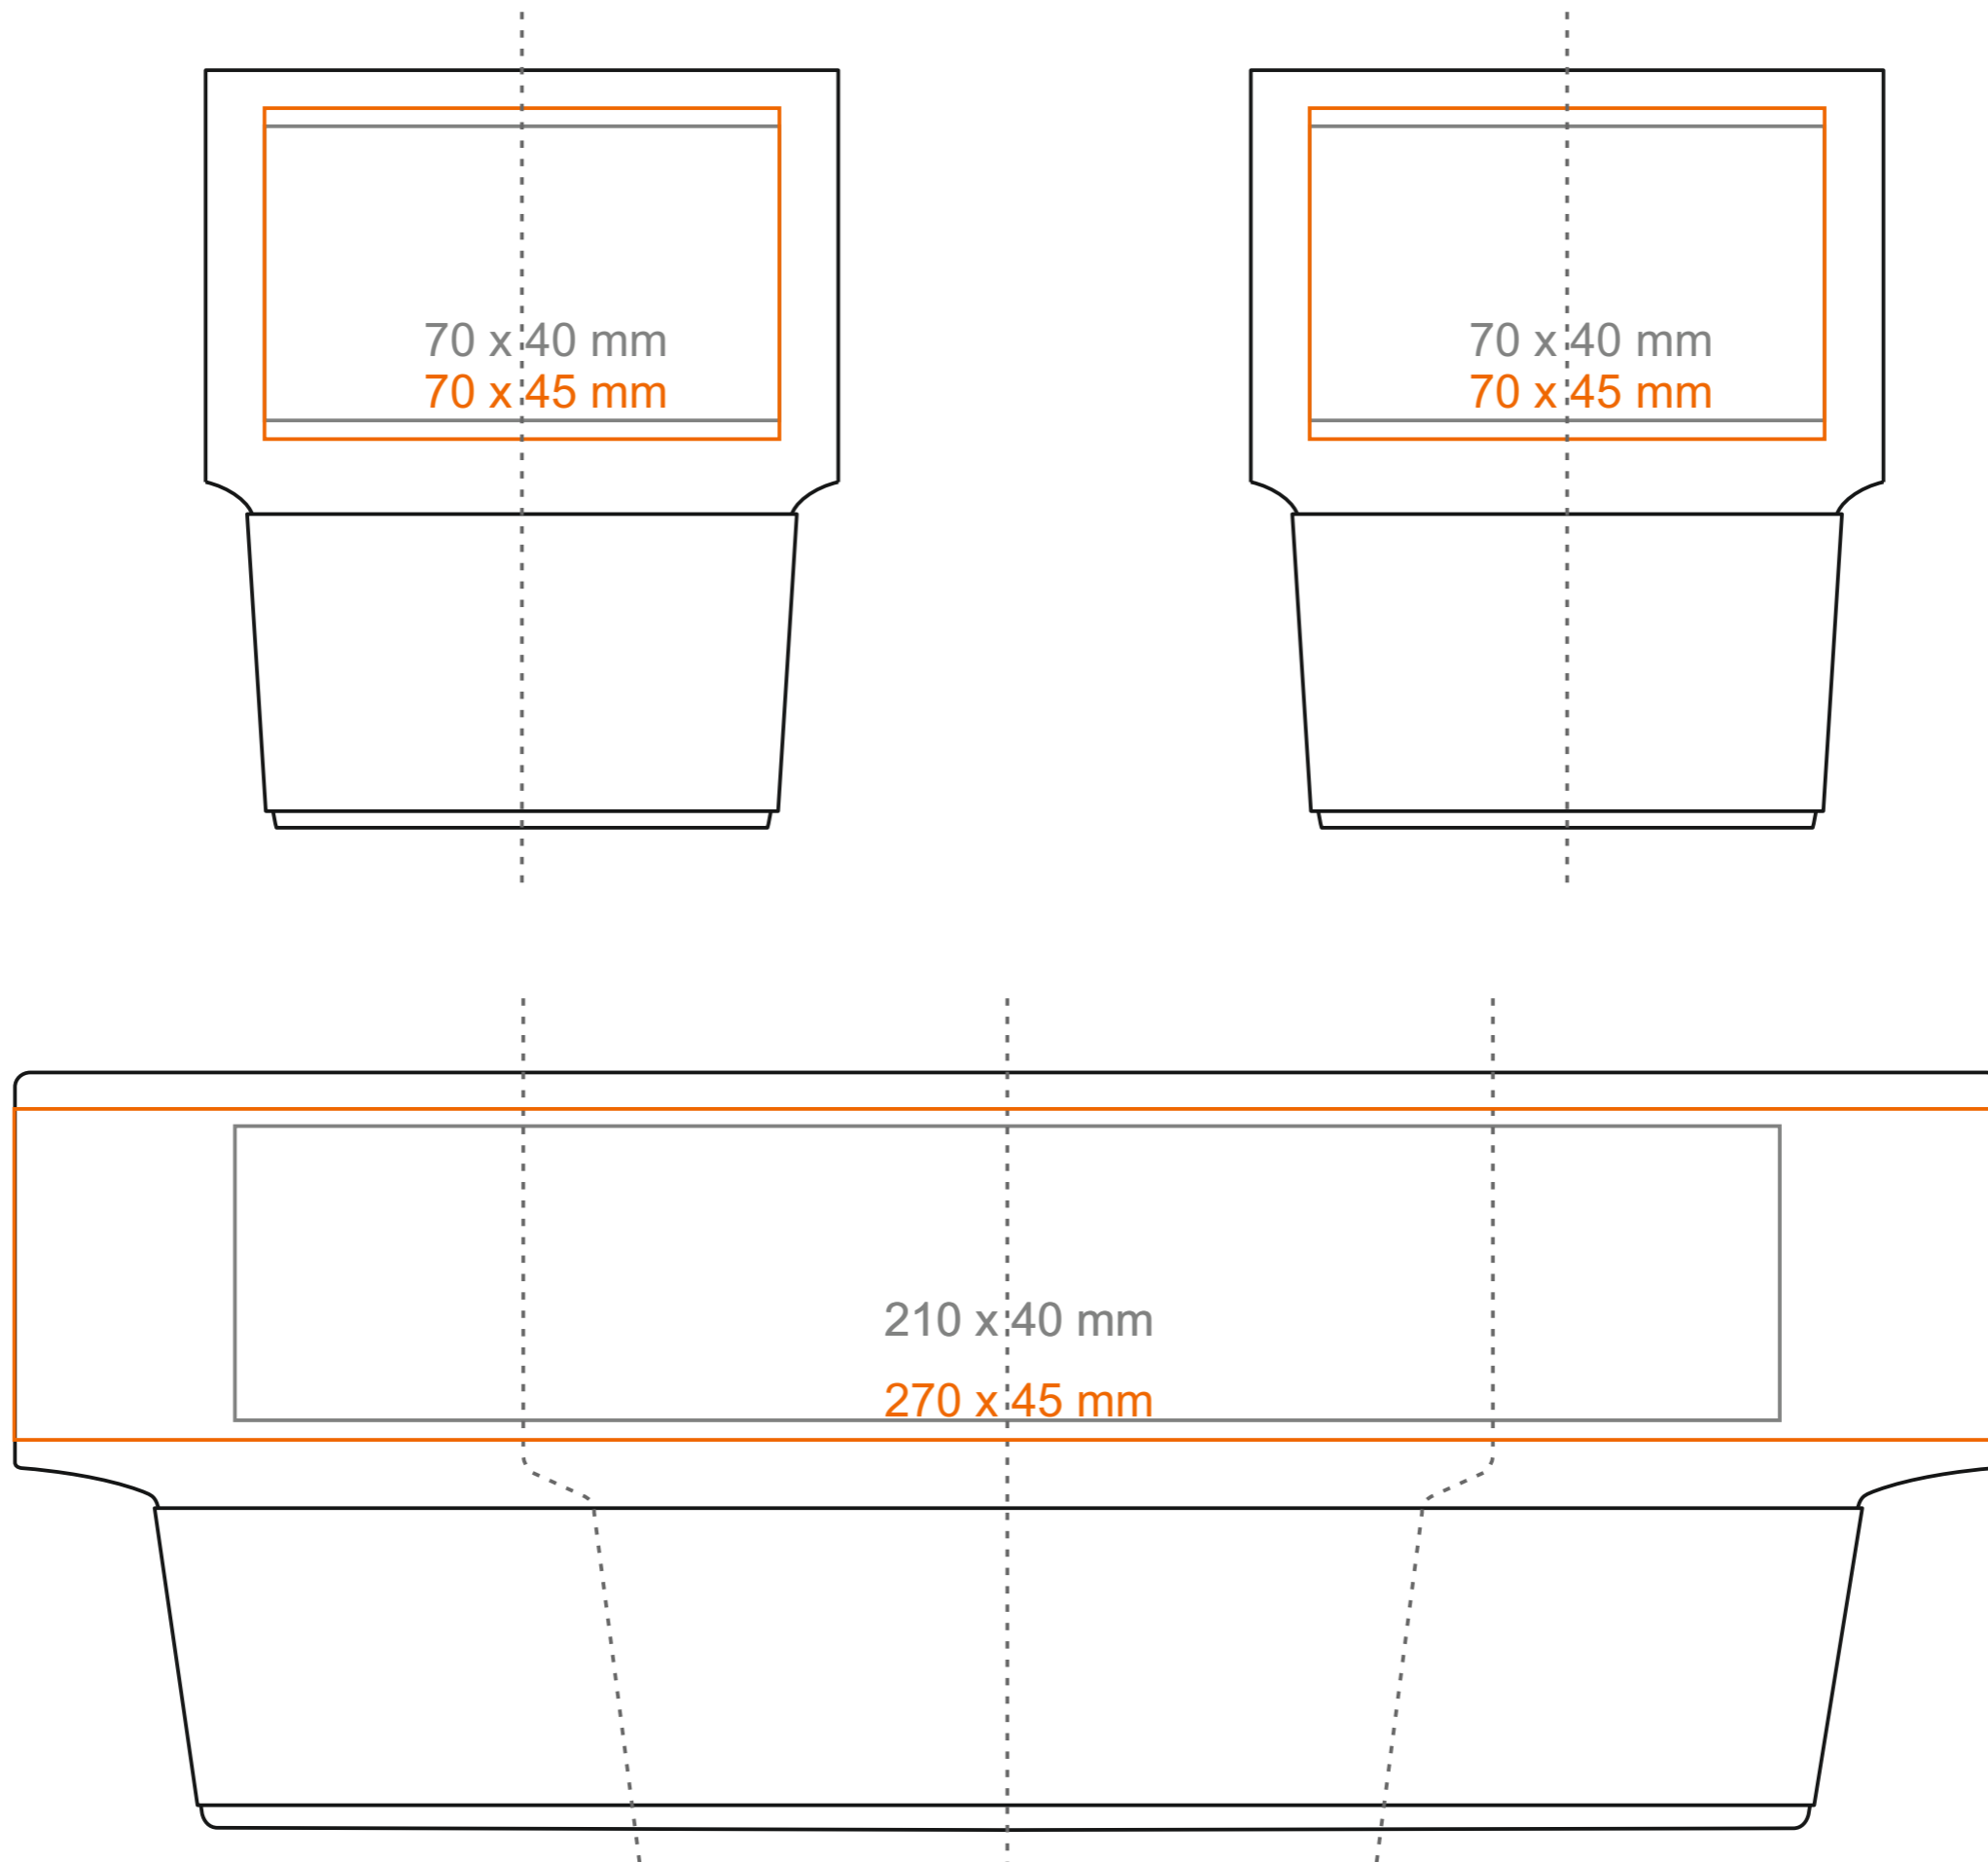

# M\_147 Freddo Plus EU

330 ml / h: 103 mm / Ø 86 mm

- Imprint on the inside - 40 x 15 mm
- Imprint on the bottom inside - Ø 35 mm
- Imprint on the bottom outside - Ø 45 mm

\*In the case of projects for transfer print running outside of the standard print area, please contact our sales department.

## meaning

- Transfer Print
- Sensitive Touch
- Direct Print