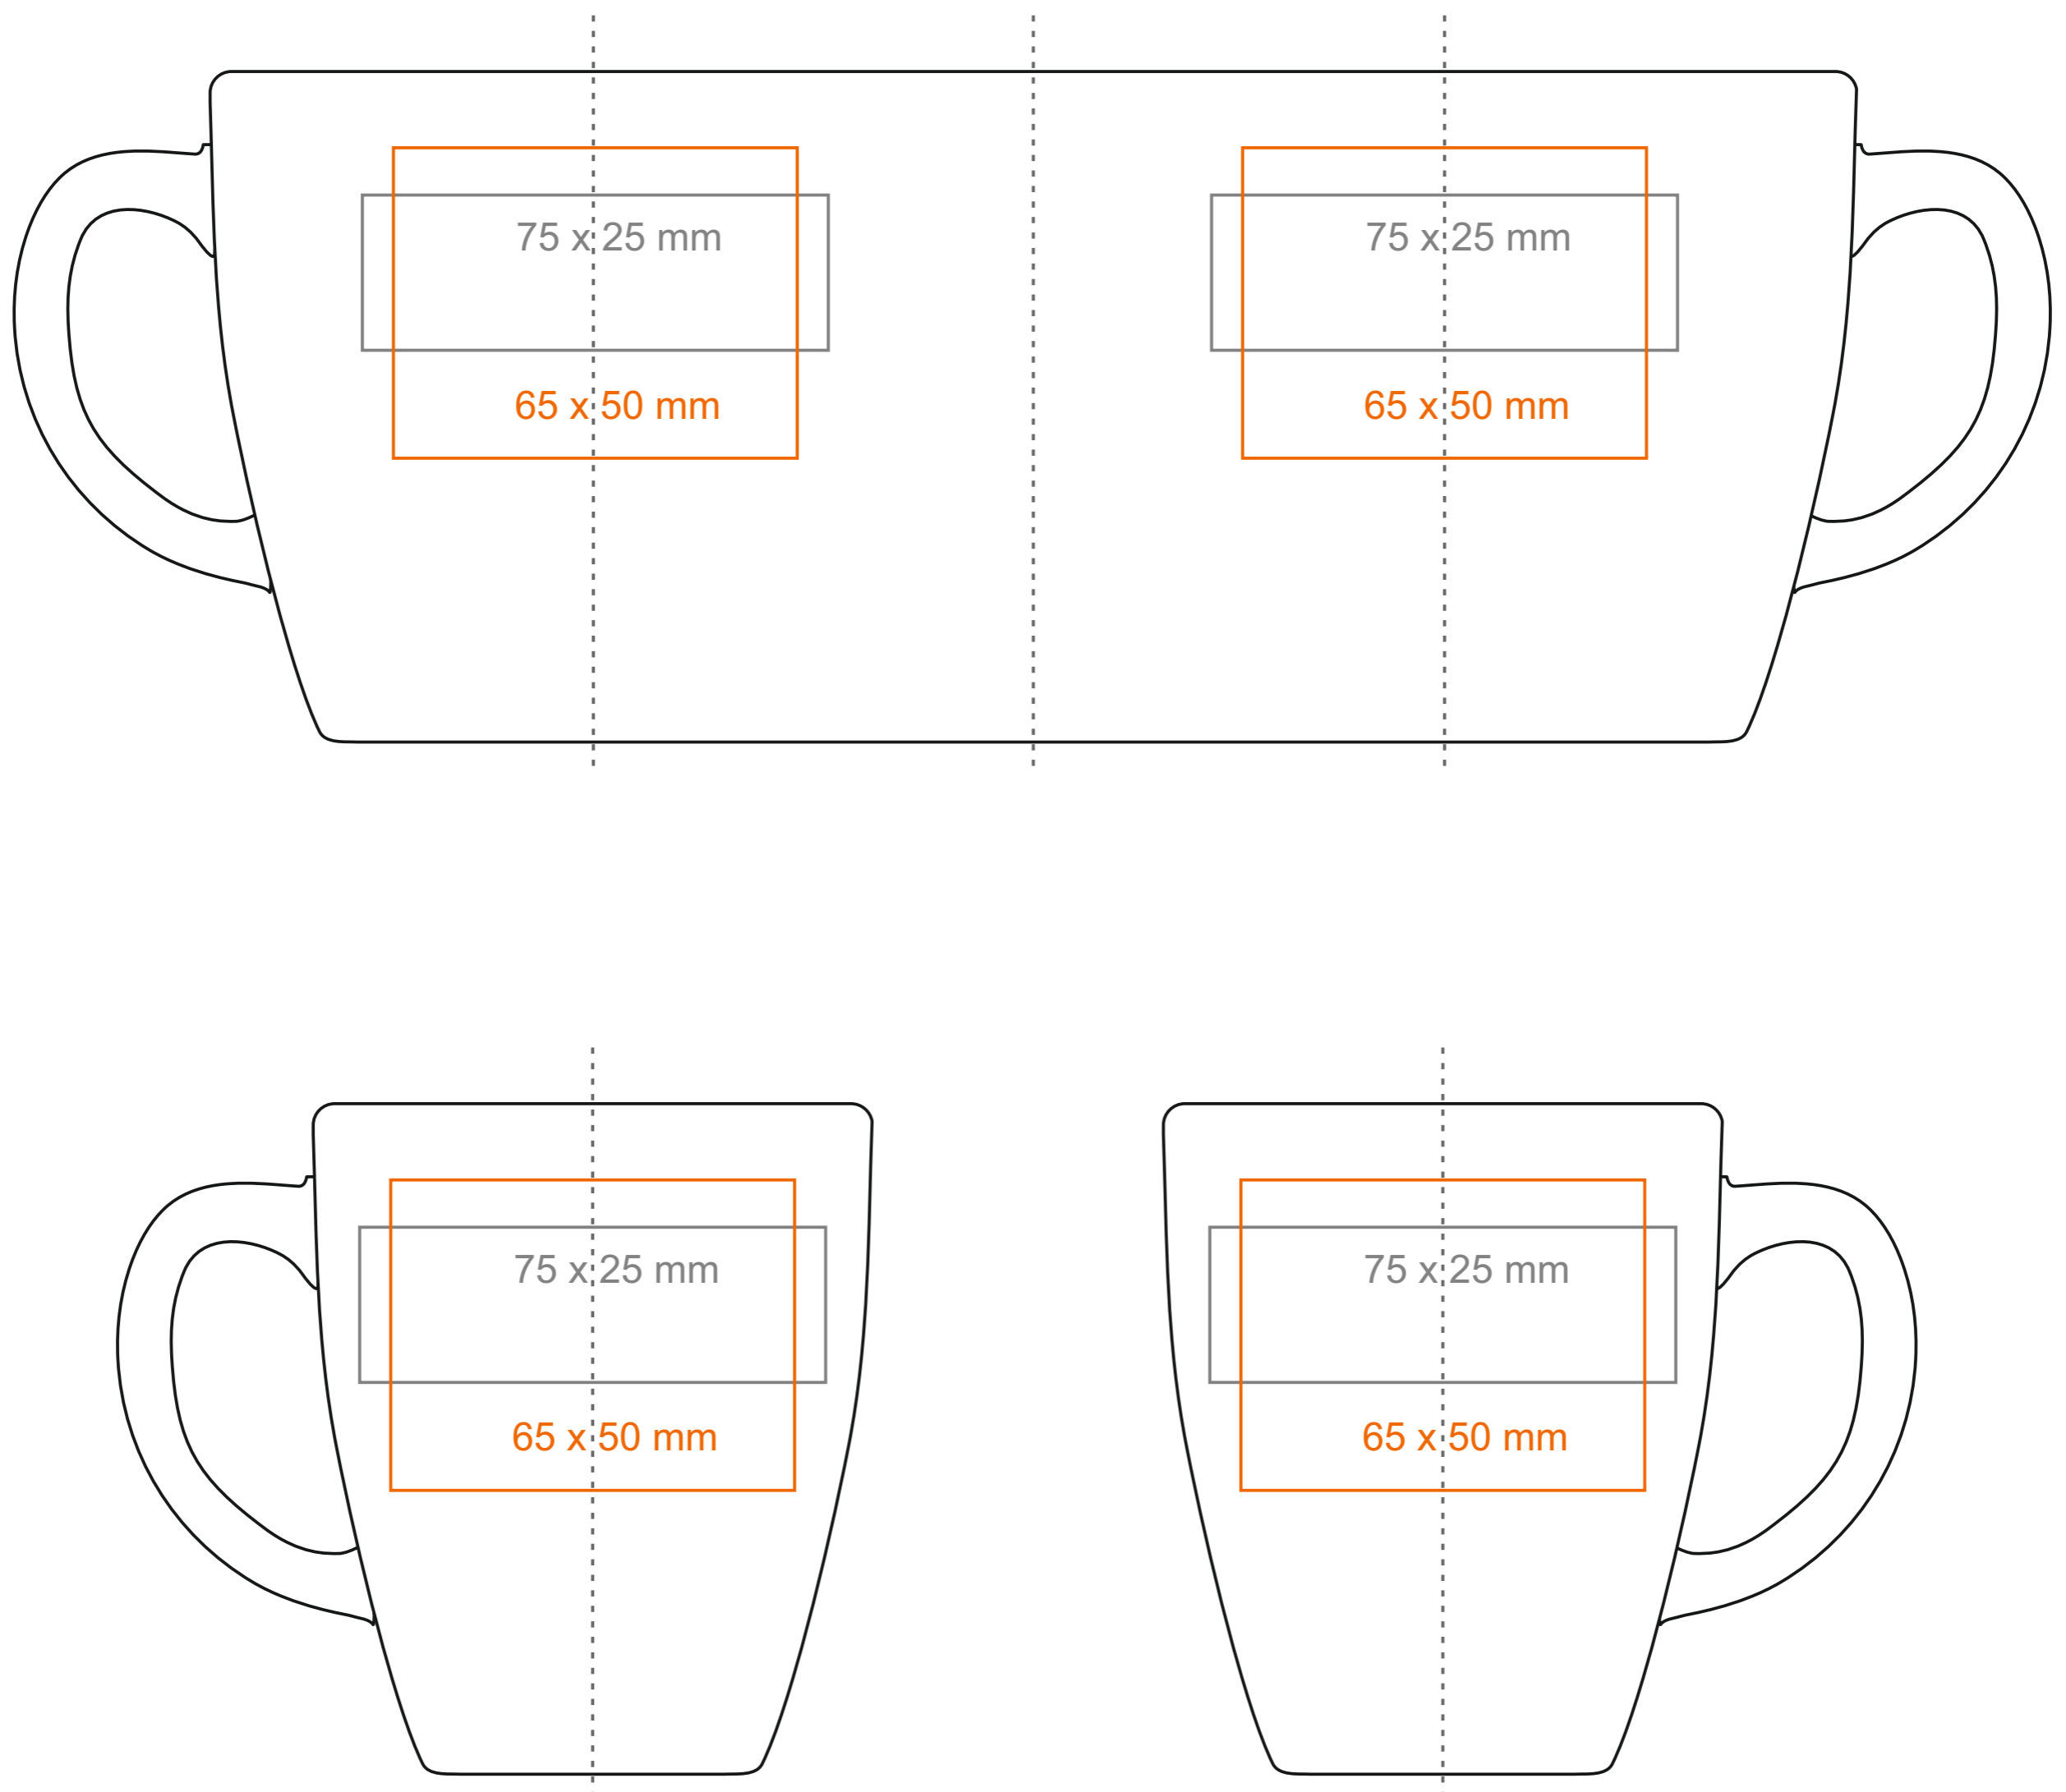

M_131 Bell

320 ml / h: 108 mm / Ø 90 mm

Imprint on the inside
 Imprint on the bottom inside
 Imprint on the bottom outside

- 50 x 20 mm
 - Ø 30 mm
 - Ø 30 mm

*In the case of projects for transfer print running outside of the standard print area, please contact our sales department.

[How to prepare print material](#)

meaning

— Transfer Print
 — Sensitive Touch
 — Direct Print