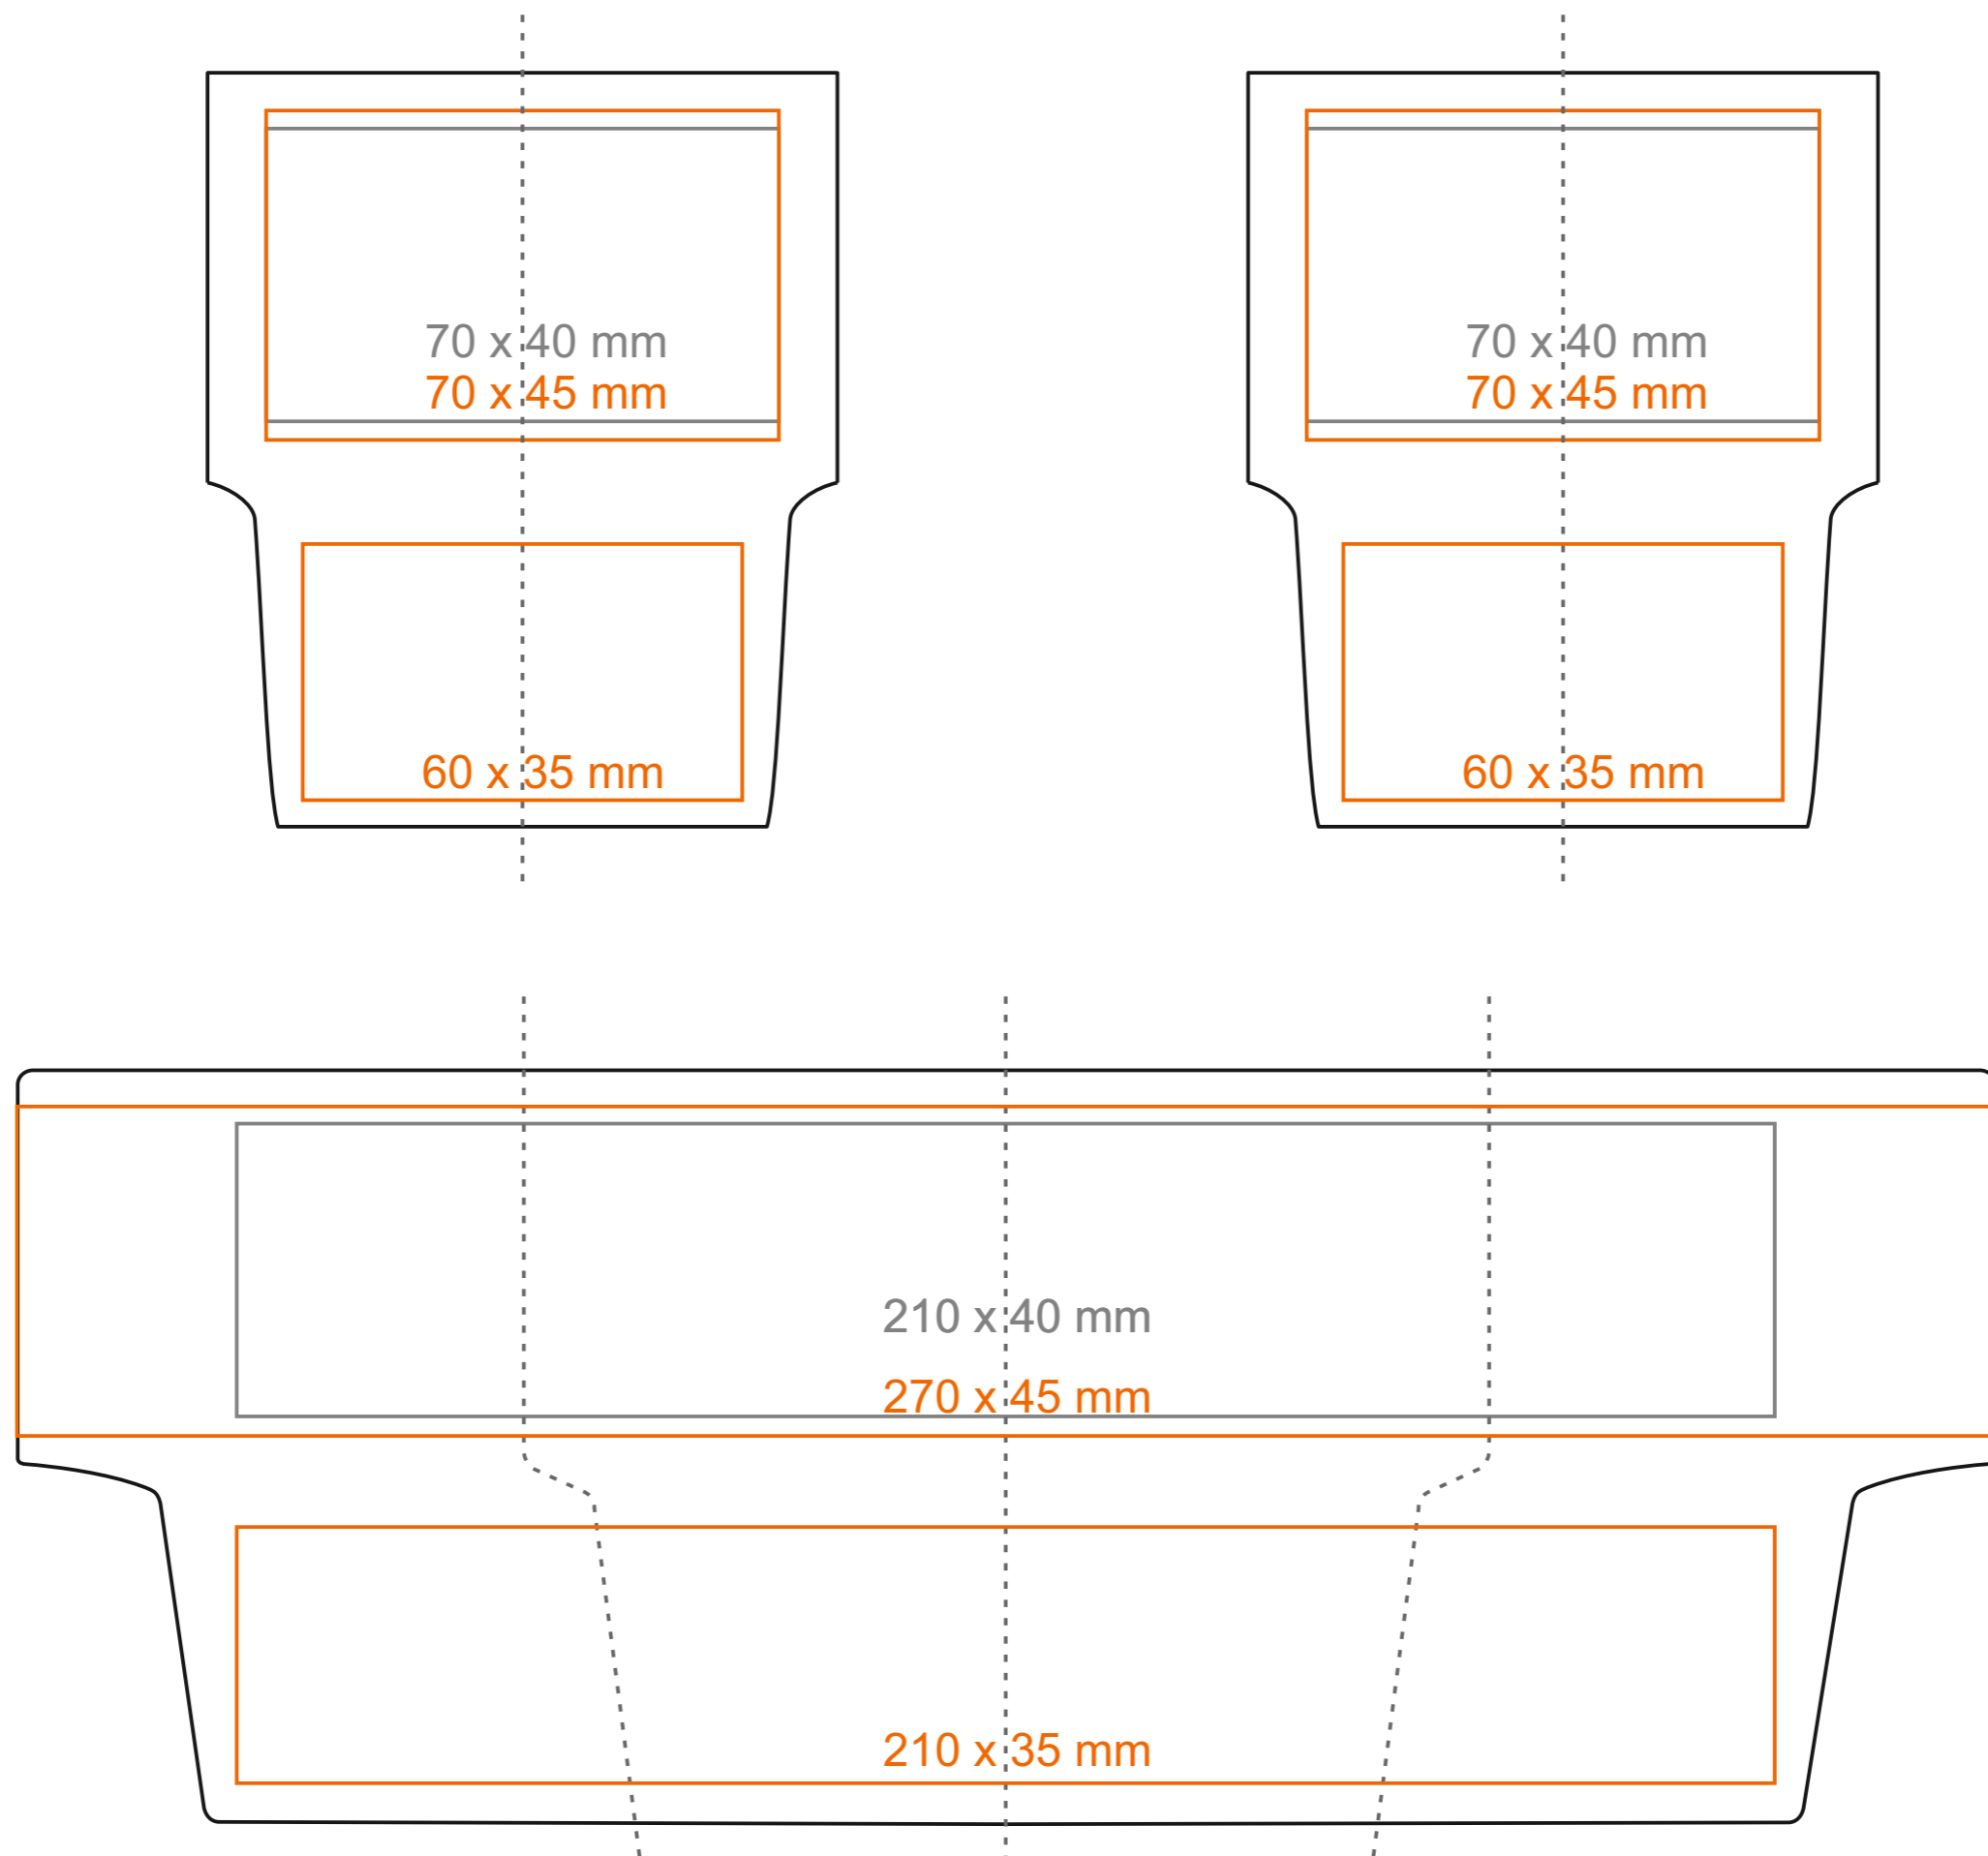

# M\_105 Freddo EU

330 ml / h: 103 mm / Ø 86 mm

Imprint on the inside  
 Imprint on the bottom inside  
 Imprint on the bottom outside

- 40 x 15 mm
- Ø 35 mm
- Ø 45 mm

\*In the case of projects for transfer print running outside of the standard print area, please contact our sales department.

[How to prepare print material](#)

meaning

- Transfer Print
- Sensitive Touch
- Direct Print