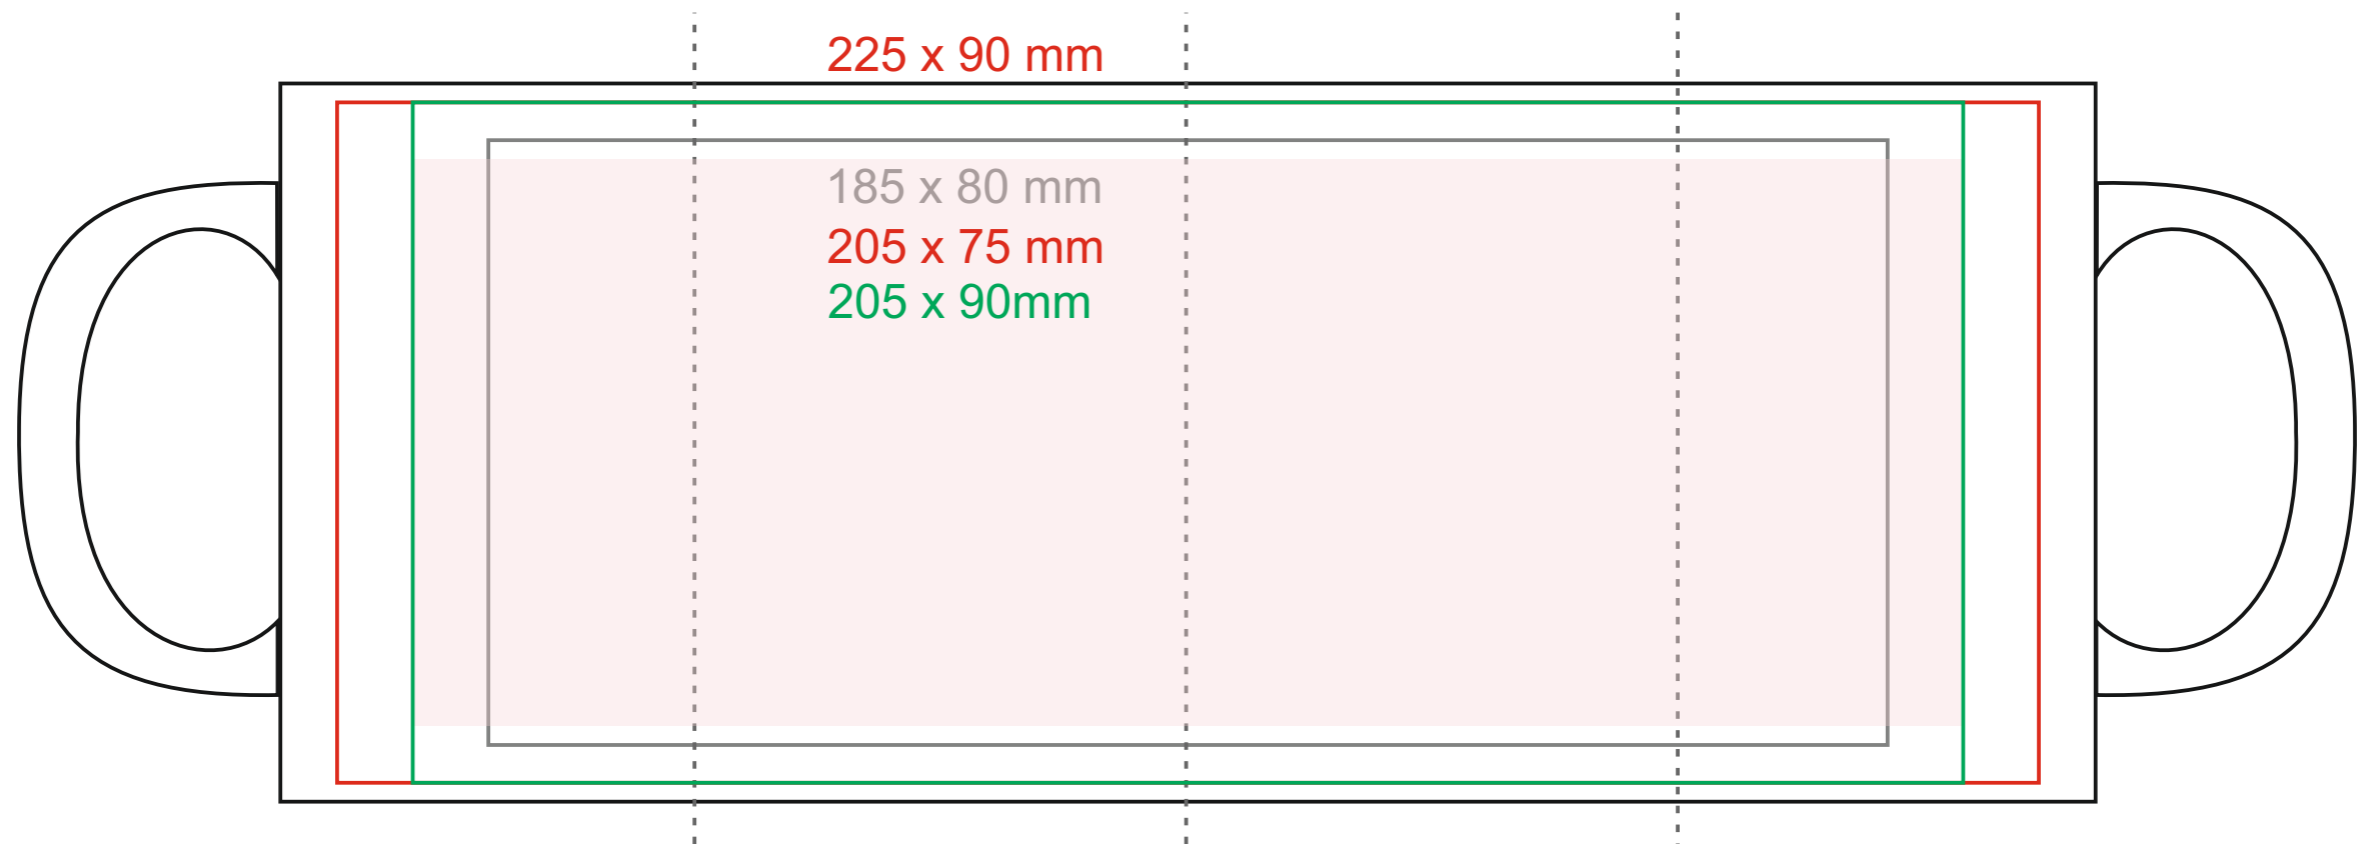

M_087 Tomek Magic matt

300 ml / h: 95 mm / Ø 80 mm

[How to prepare print material](#)

meaning

- Magic Maser
- Project with small elements (safe area printing for small elements and texts)
- Logo +
- Magic Smart