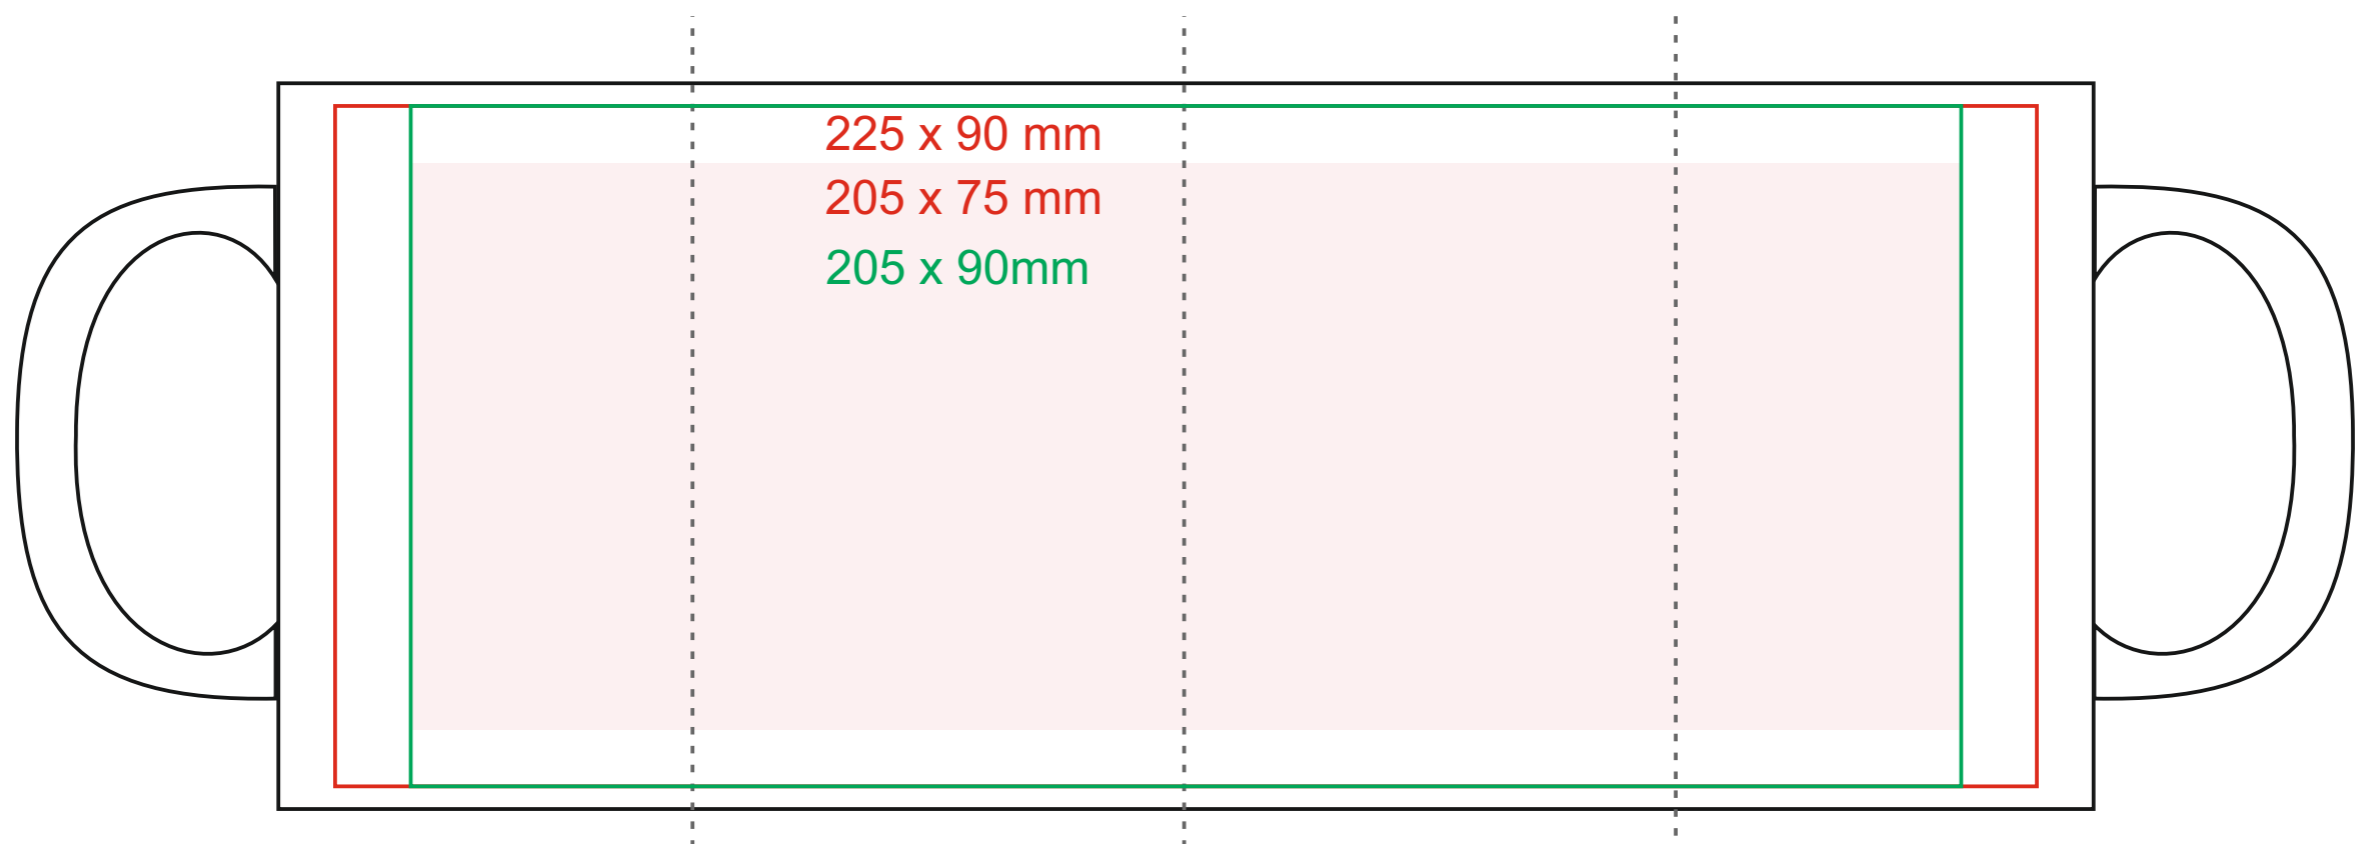

M_062 Tomek Art

300 ml / h: 96 mm / Ø 82 mm

[How to prepare print material](#)

meaning

- Master Sublimation
- Project with small elements (safe area printing for small elements and texts)
- Smart Sublimation