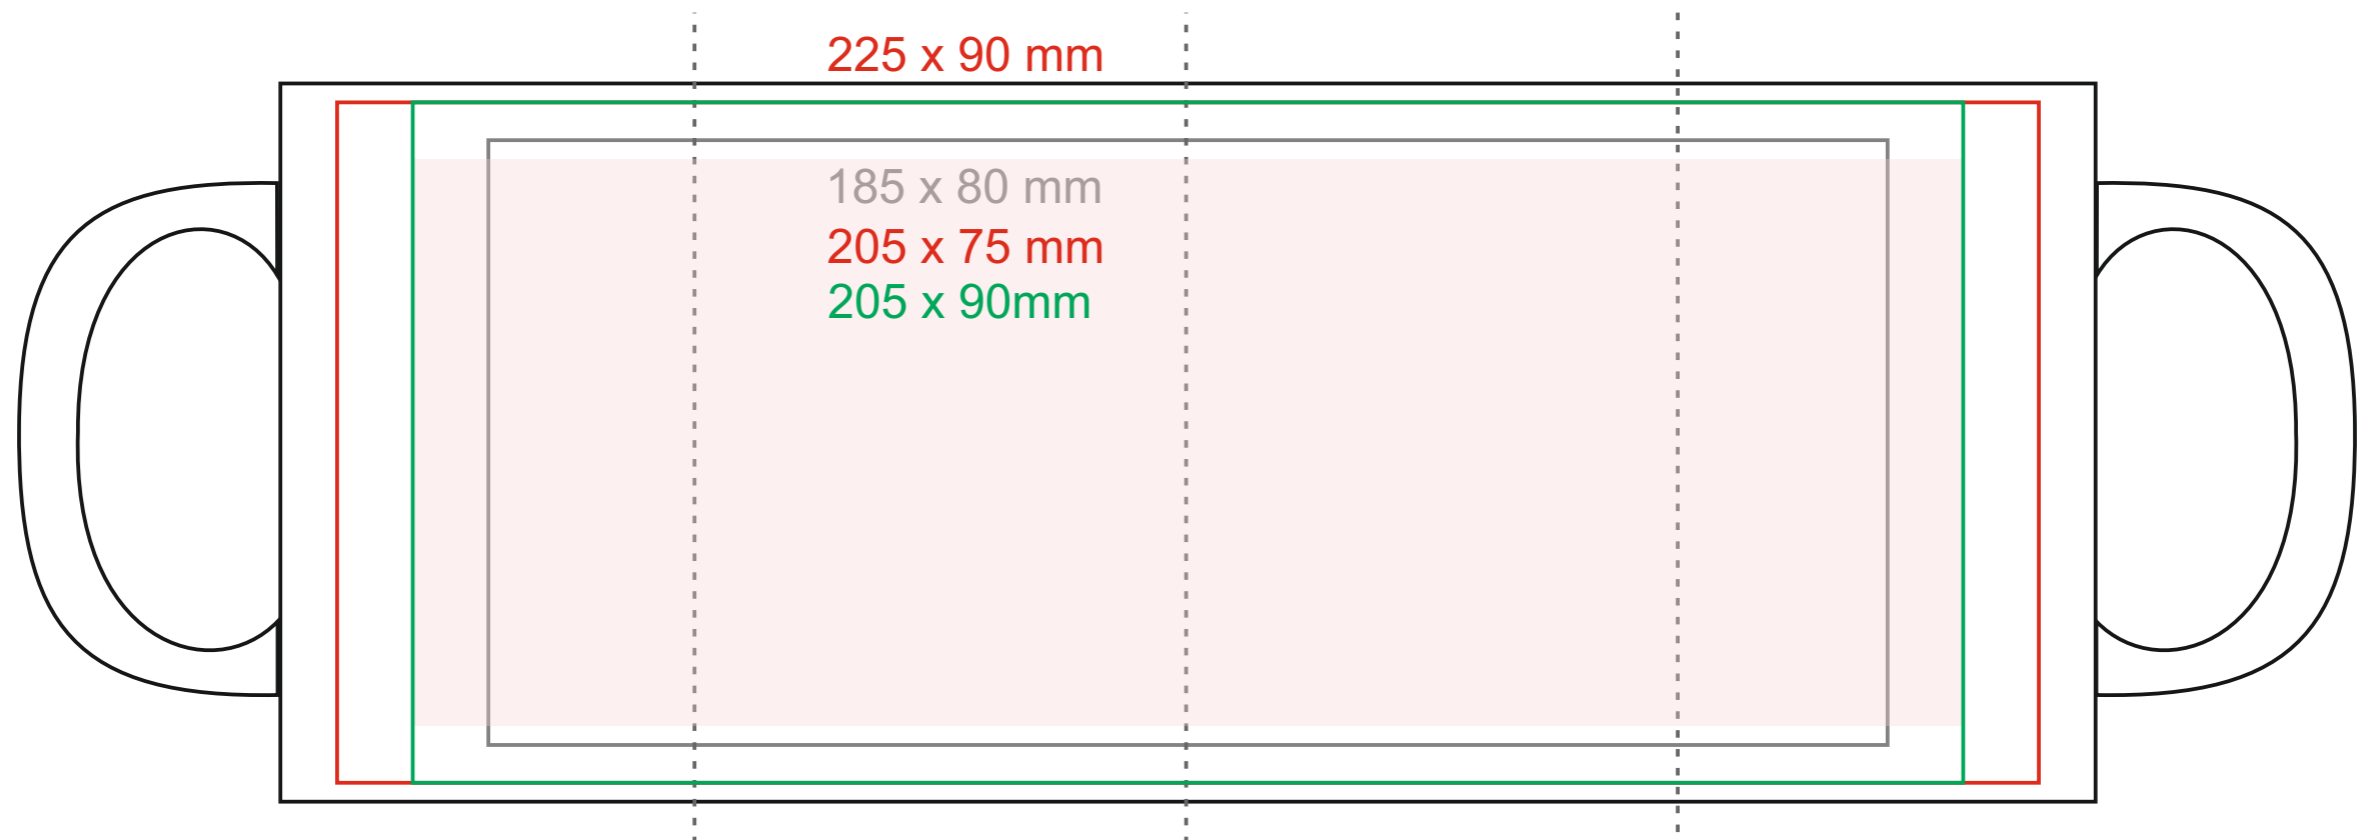

# M\_060 Tomek Magic

300 ml / h: 95 mm / Ø 80 mm

[How to prepare print material](#)

## meaning

- Magic Maser
- Project with small elements (safe area printing for small elements and texts)
- Logo +
- Magic Smart