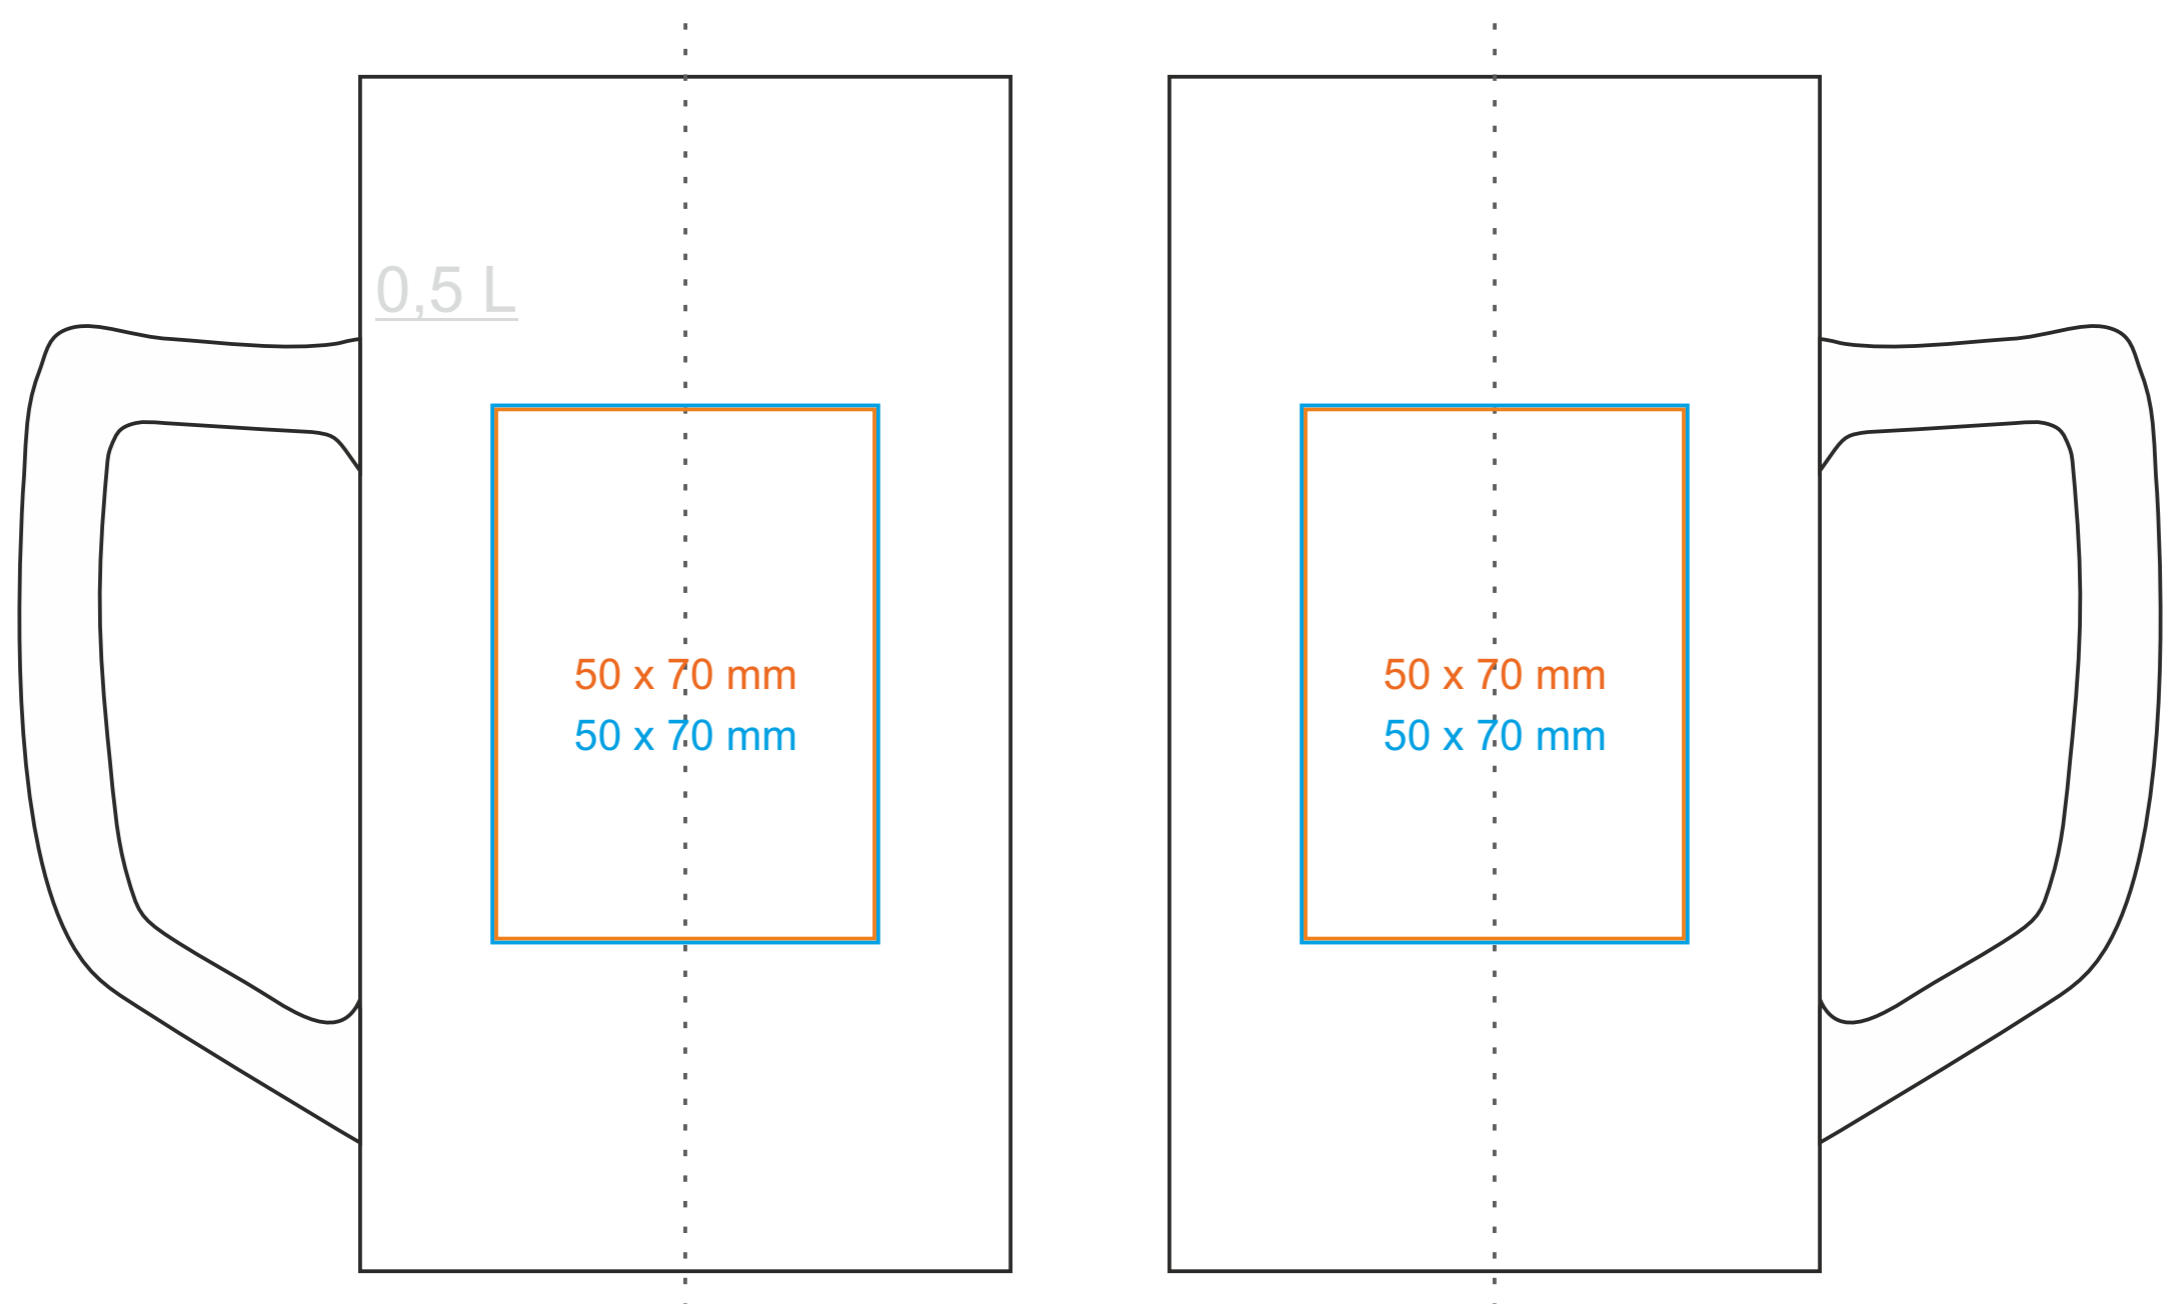

B_416 Bonn

500 ml / h: 158 mm / Ø 87 mm

*In the case of projects for transfer print running outside of the standard print area, please contact our sales department.

[How to prepare print material](#)

meaning

- Transfer Print
- Laser Engraving